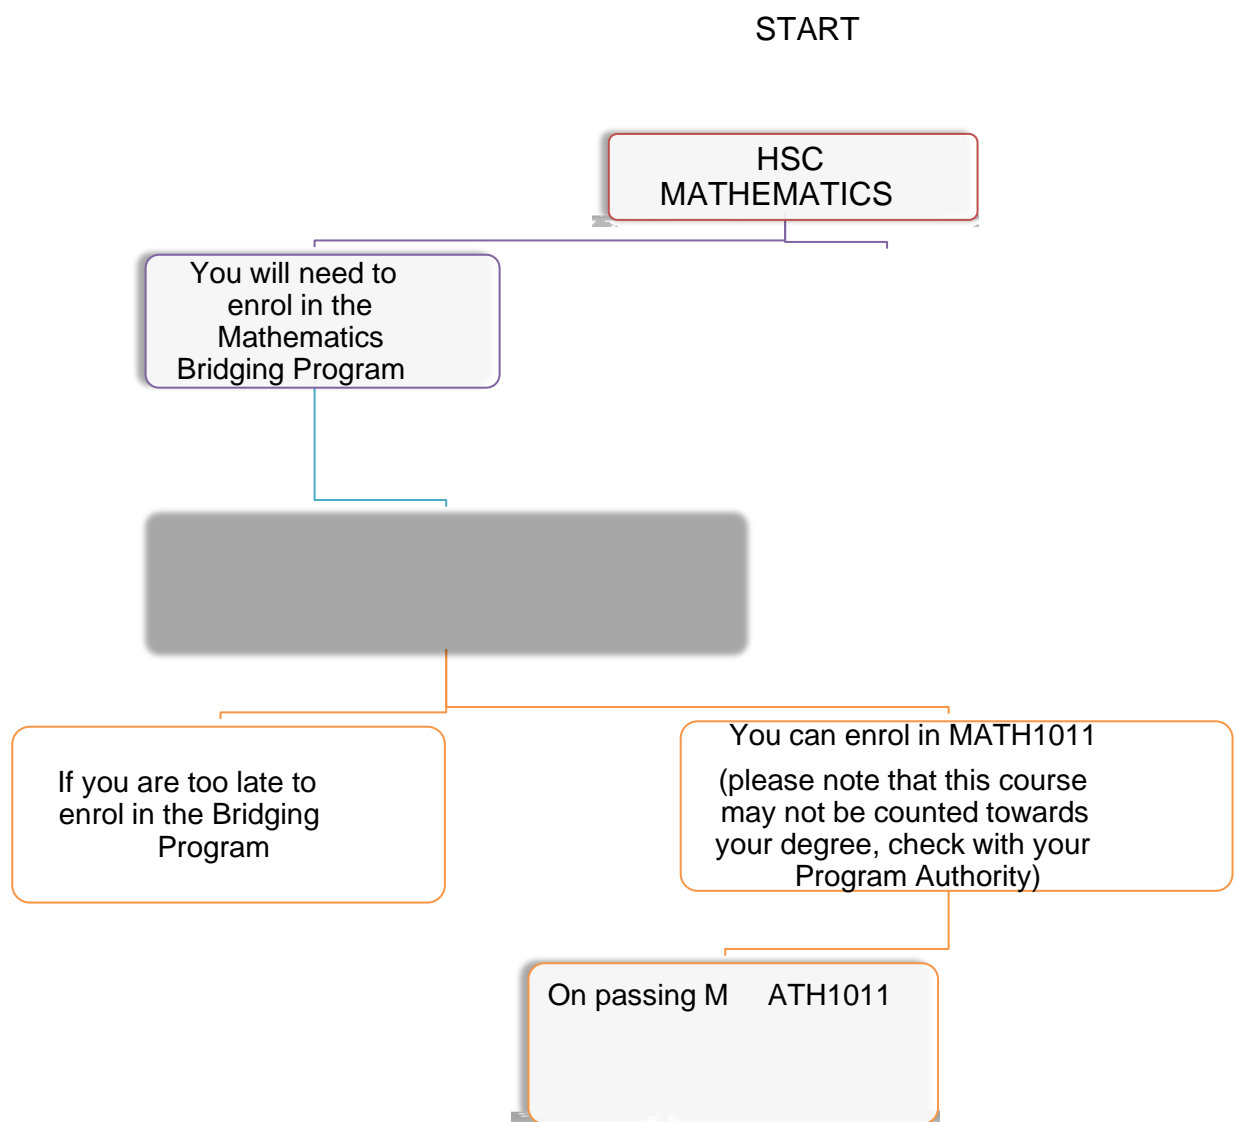

This is what you need to do to achieve enrolment into MATH1131 Mathematics 1A.

If you require further assistance please contact the Student Services Office, Red Centre Level 3 Room 30 /3088 Ph 9385-7011 or e-mail X.J.mathsstats@unsw.edu.au